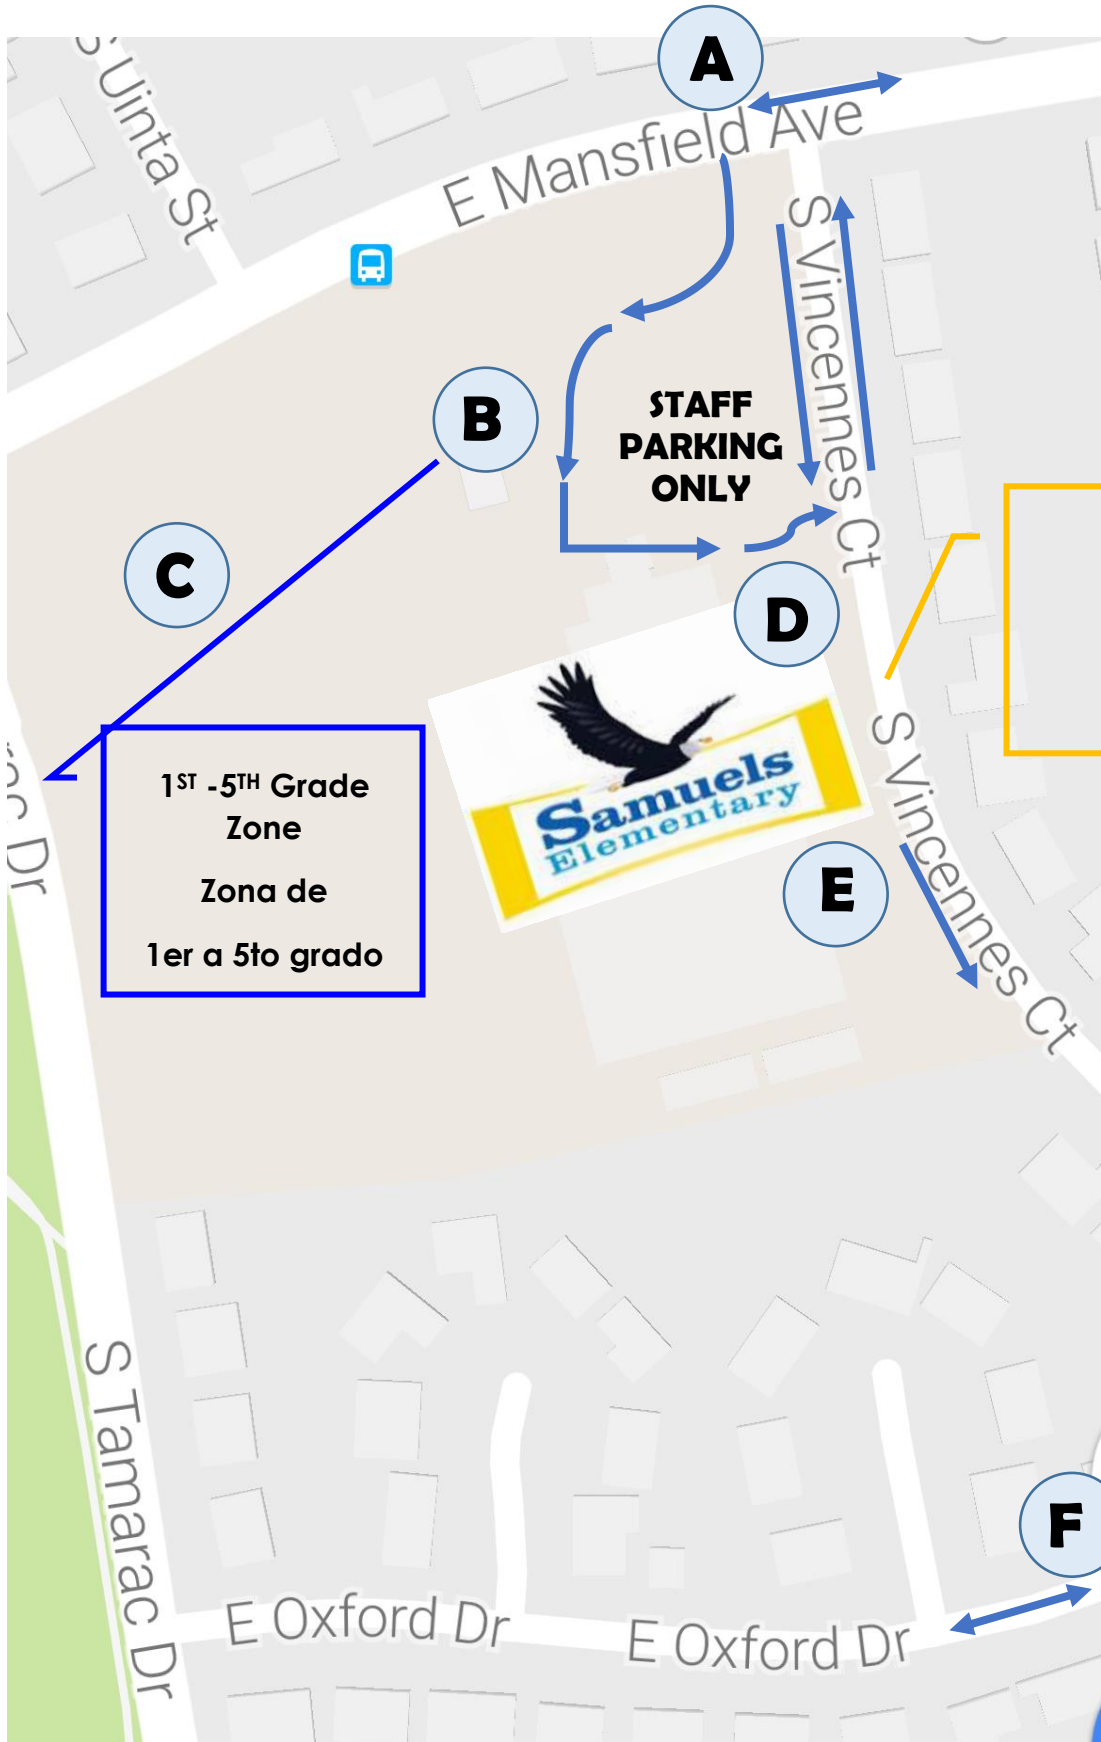

Kiss 'n' Go / Beso y Adios

DROP OFF & PICK UP SYSTEM / SISTEMA EXPRES PARA RECOGER Y DEJAR A LOS NIÑOS

PLEASE NOTE: Students should not be dropped off before 7:40 am.
Do not park or leave your vehicle unattended in the Kiss 'n' Go Zones.

NOTA IMPORTANTE: Los estudiantes no deberán llegar antes de las 7:40 am.
No se estacione en las zonas de Kiss 'n' Go.

1ST -5TH Grade Zone
Zona de 1er a 5to grado

ECE & K Zone
Zona de ECE & K

STAFF PARKING ONLY